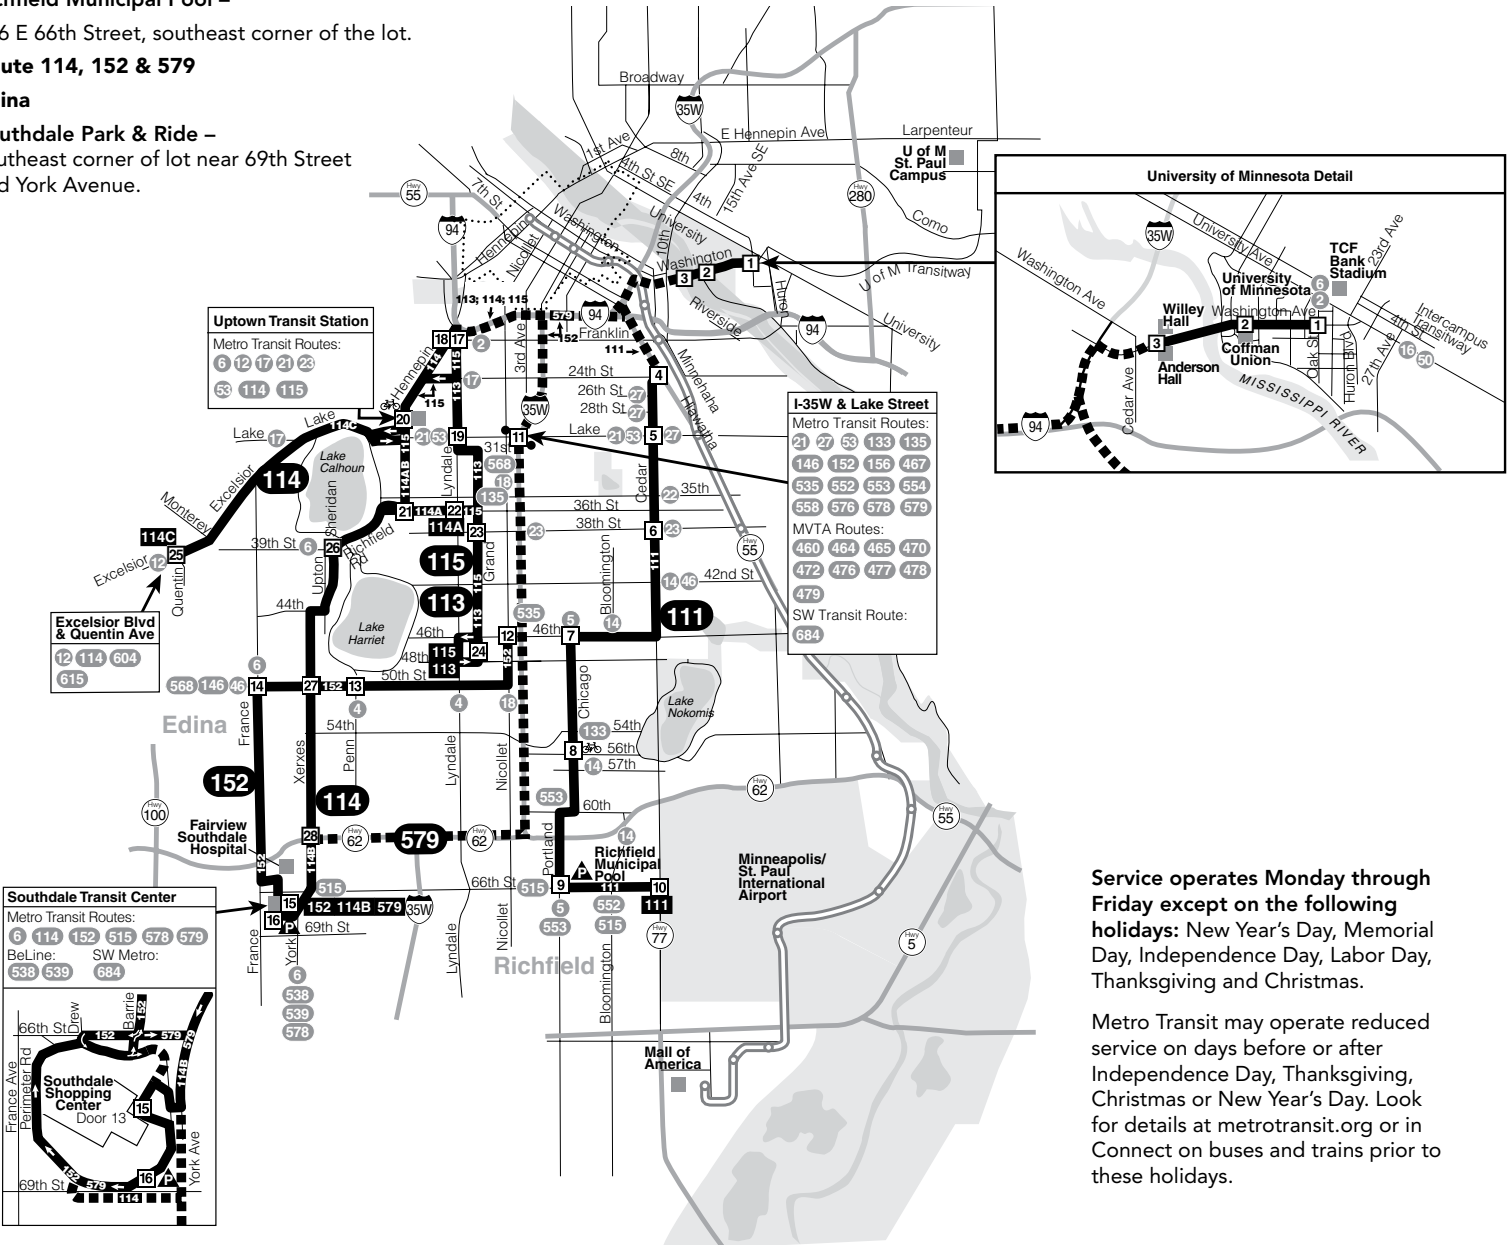

111/113/114/ 115/152/579

▲ Park & Ride Lot Locations

Park free at this lot while you commute.
No overnight parking.

Route 111

Richfield

Richfield Municipal Pool –

636 E 66th Street, southeast corner of the lot.

Route 114, 152 & 579

Edina

Southdale Park & Ride –

southeast corner of lot near 69th Street
and York Avenue.

Service operates Monday through Friday except on the following holidays: New Year's Day, Memorial Day, Independence Day, Labor Day, Thanksgiving and Christmas.

Metro Transit may operate reduced service on days before or after Independence Day, Thanksgiving, Christmas or New Year's Day. Look for details at metrotransit.org or in Connect on buses and trains prior to these holidays.